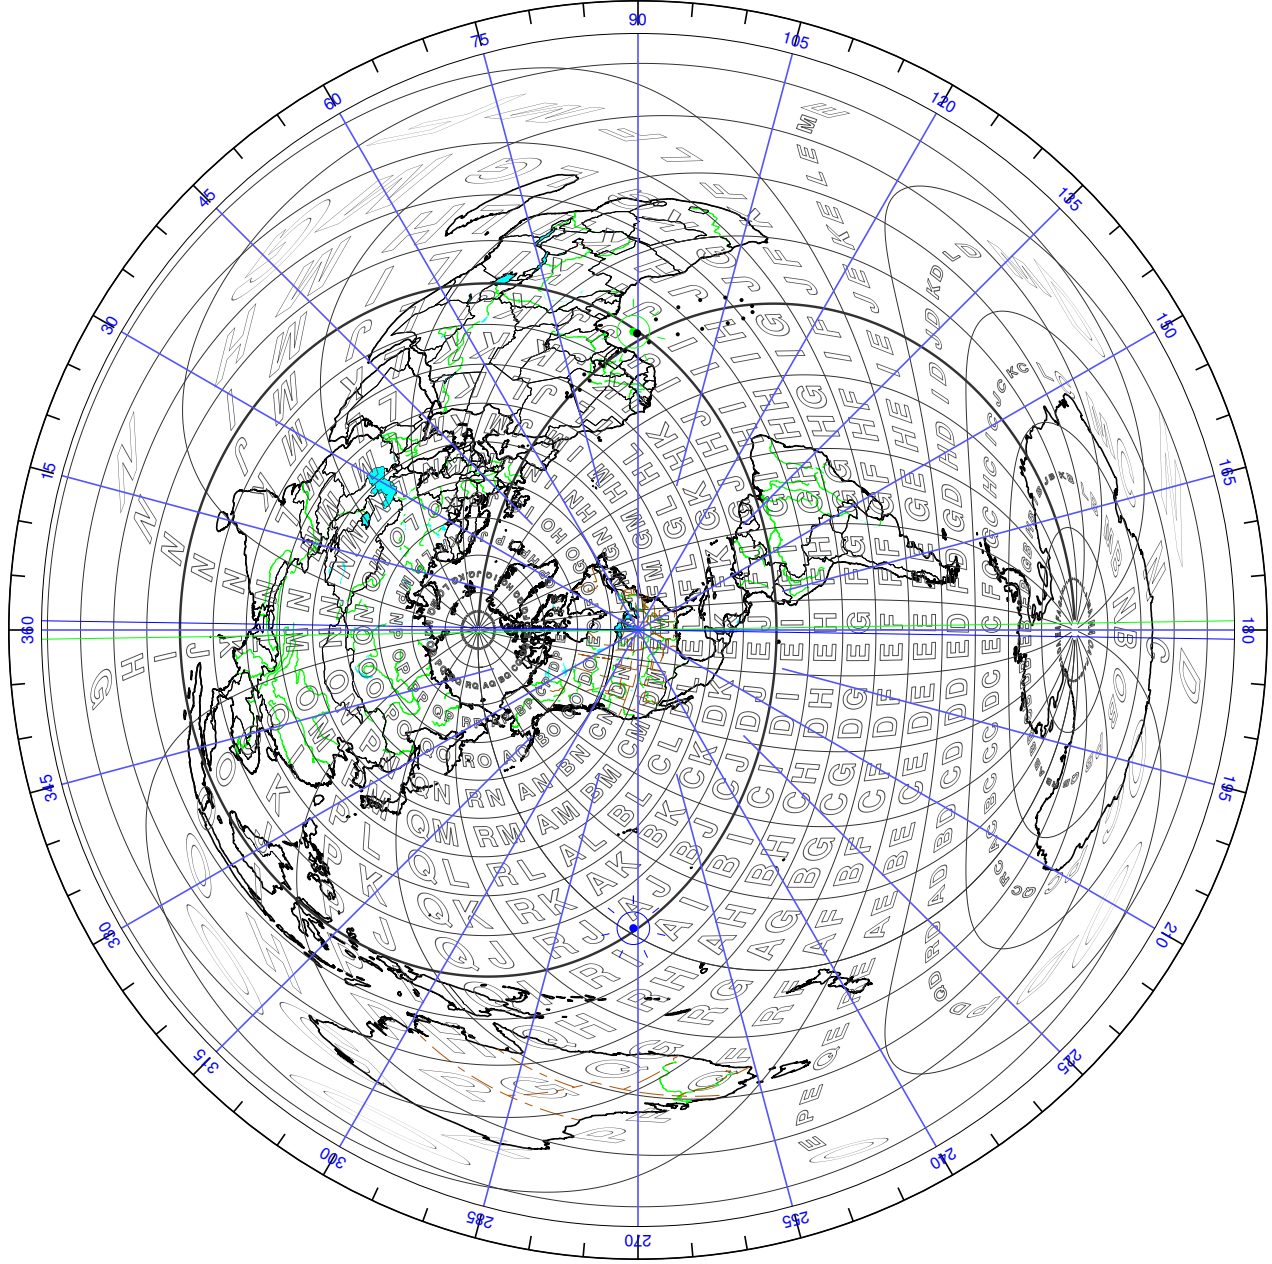

W9DUP

Azimuthal Equidistant Projection
From W9DUP (scale is 4Kmi/in)
Radial scale: 2534km/cm
<http://www.wm7d.net/azproj.shtml>